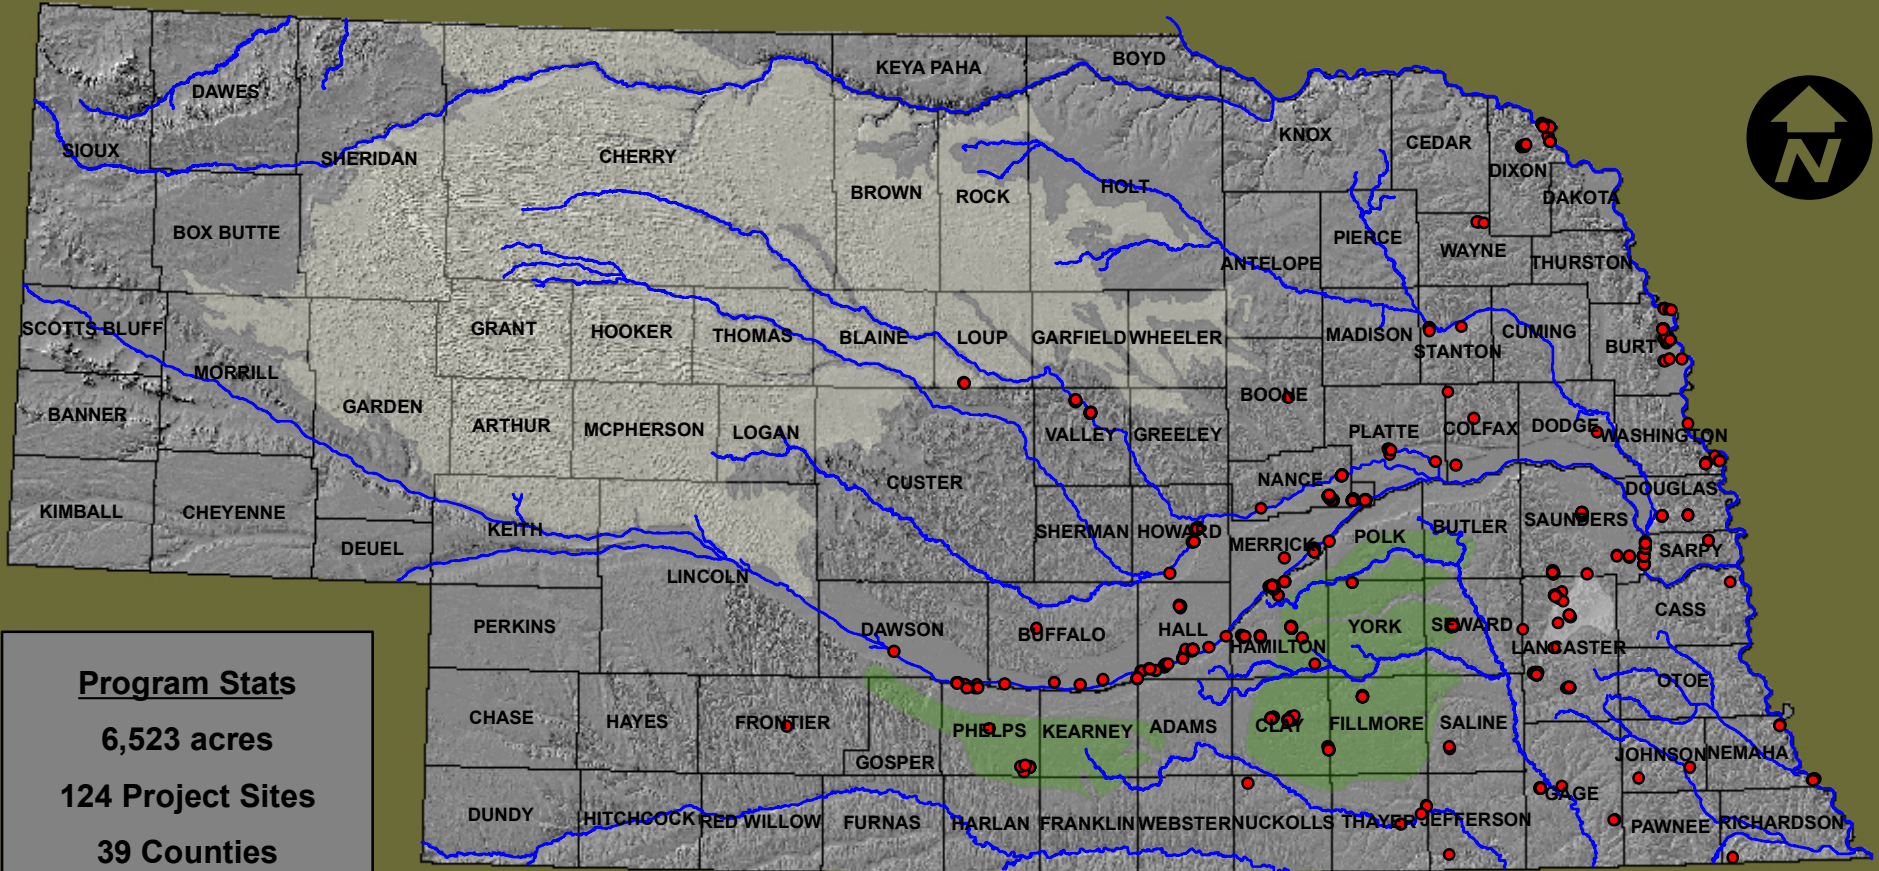

# PPRI High Diversity Restoration Sites 1979 - 2010

**Program Stats**  
6,523 acres  
124 Project Sites  
39 Counties